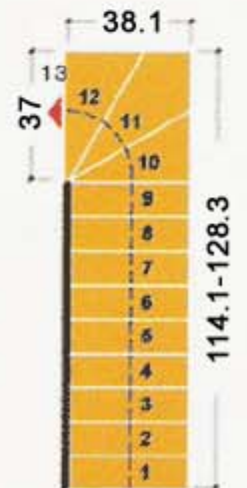

Universal Maxi 94 "L" - inches

11

12

13

14

15

16

17

18

19

20

*all measurements are approximate