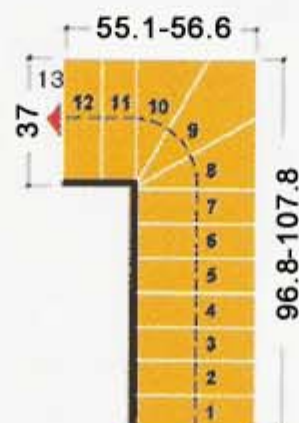

Universal Maxi 94 "L" - inches

11

12

13

14

15

16

17

18

19

20

*all measurements are approximate