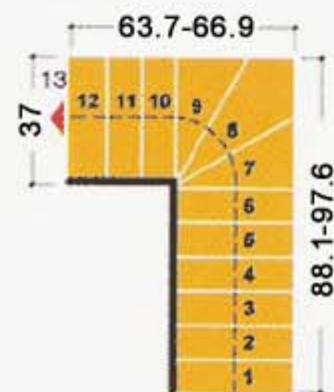

Universal Maxi 94 "L" - inches

11

12

13

14

15

16

17

18

19

20

*all measurements are approximate