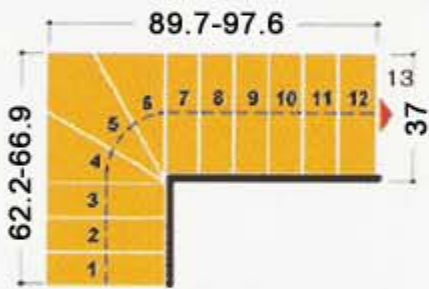

Universal Maxi 94 "L" - inches

11

12

13

14

15

16

17

18

19

20

*all measurements are approximate