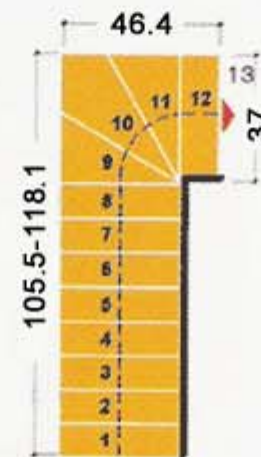

Universal Maxi 94 "L" - inches

11

12

13

14

15

16

17

18

19

20

*all measurements are approximate