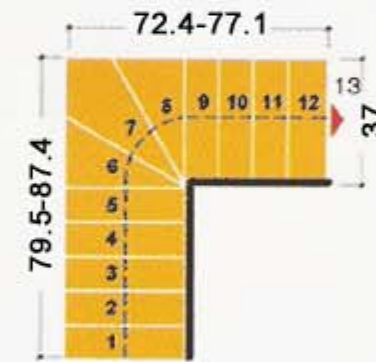

Universal Maxi 94 "L" - inches

11

12

13

14

15

16

17

18

19

20

*all measurements are approximate