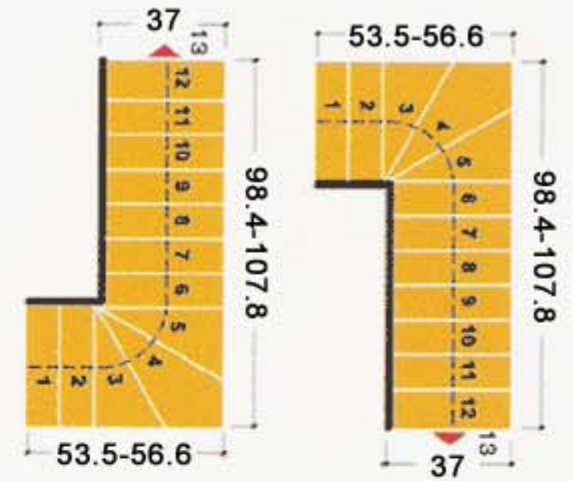

Universal Maxi 94 "L" - inches

11

12

13

14

15

16

17

18

19

20

*all measurements are approximate