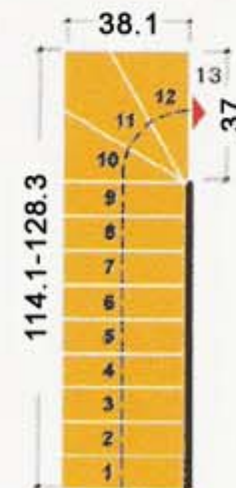

Universal Maxi 94 "L" - inches

11

12

13

14

15

16

17

18

19

20

*all measurements are approximate