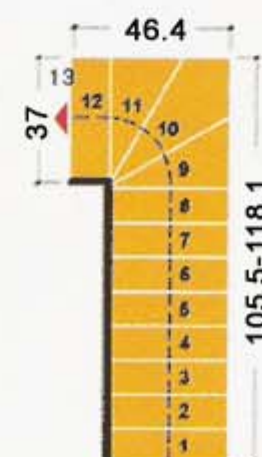

Universal Maxi 94 "L" - inches

11

12

13

14

15

16

17

18

19

20

*all measurements are approximate